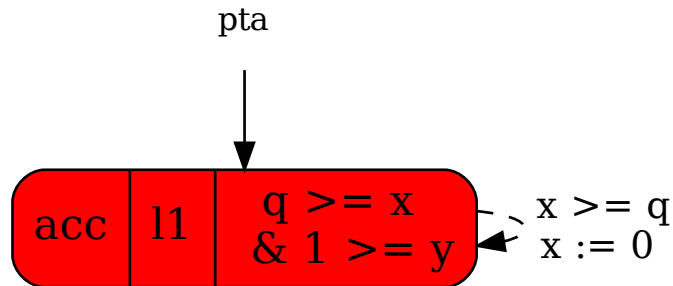

infinite-Zero.imi

Generated by IMITATOR 3.1 "Cheese Artichoke"
Build: HEAD/ec224ec
Generation time: Fri Jul 23, 2021 10:20:12

2 clocks	1 parameter	Initial
x	q	$q \geq 0$
y		$\& x = 0$ $\& y = 0$